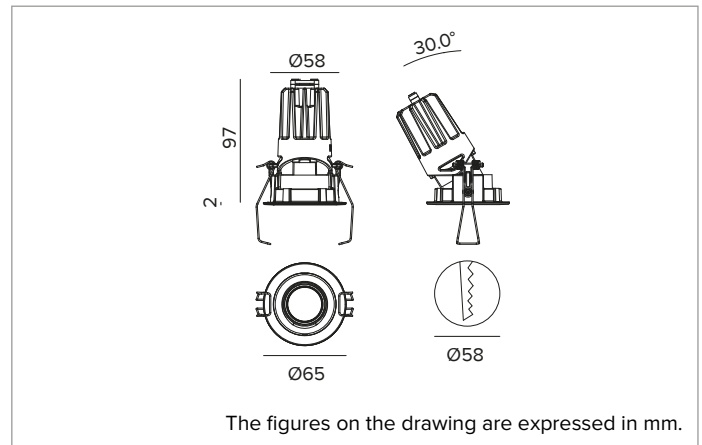

1T8478EL | CCTEVO ARCHITECTURAL 58

Adjustable recessed LED projector in a trim version

		2700K	H(m)	D(m)	E _{max} (lx)
		Ra90		53°	
Fixture Power	10W	1	0.99	1115	
Source Flux	1099lm	2	1.99	279	
Fixture Flux	804lm	3	2.98	124	
Efficacy	83lm/W	4	3.98	70	
TS1336	I _{max} =1022cd/klm	I _{max}	1123cd	5	4.97

CCT nominal: 2700K

Lifetime (L80/B10): >50000h tq +25°C

ILLUMINOTECHNICAL CHARACTERISTICS

WFL Version - a moulded black plastic optical holder with convex faceted highly reflective anodised aluminium precision optics, a holographic diffusion filter and a black silicone cut off ring. UGR<19 (EN 12464-1).

Optic: REFLECTOR

Beam angles: WFL

Optical efficiency: 73%

Fixture flux: 804lm

Luminous efficacy: 83lm/W

Photobiological safety: Compliant with RG1 low risk group

MECHANICAL CHARACTERISTICS

Moulded black plastic optic holder and die-cast aluminium heat sink in black color. Black colour cover. The optical unit can be adjusted up to 30° on the vertical plane. Trim version with an integrated black ring.